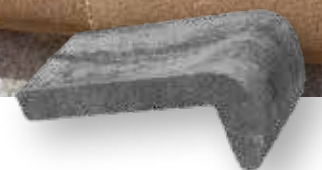

Shown in: Coconut 77

Length - 8", Width - 4, Reveal - 2 1/2"
THICKNESS 1 1/4" / 30mm

TRADITIONAL 2 1/2" REMODEL

Shown in: Pecan 83

Length - 8 1/2", Width - 4", Reveal - 2 1/2"
THICKNESS 1 1/4" / 30mm

TRADITIONAL 4" REMODEL