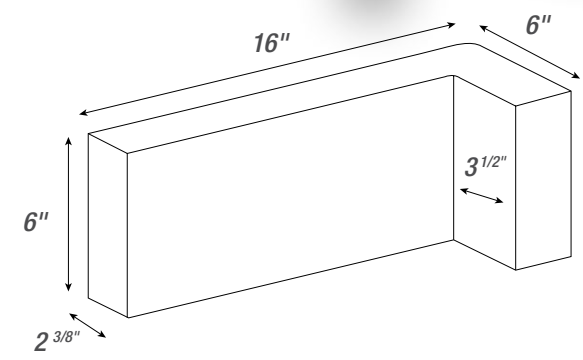

ADA PAVERS

Length - 8", Width - 4"

THICKNESS
2 3/8" / 60mm

AVAILABLE COLORS
Grey 02, Buff 34, Antique Red 11

Meets ADA Requirements.

Shown in: Buff 34

STEP COPING

Length - 16", Width - 6", Height - 2 3/8"
with 3 1/2" Reveal 6" Step