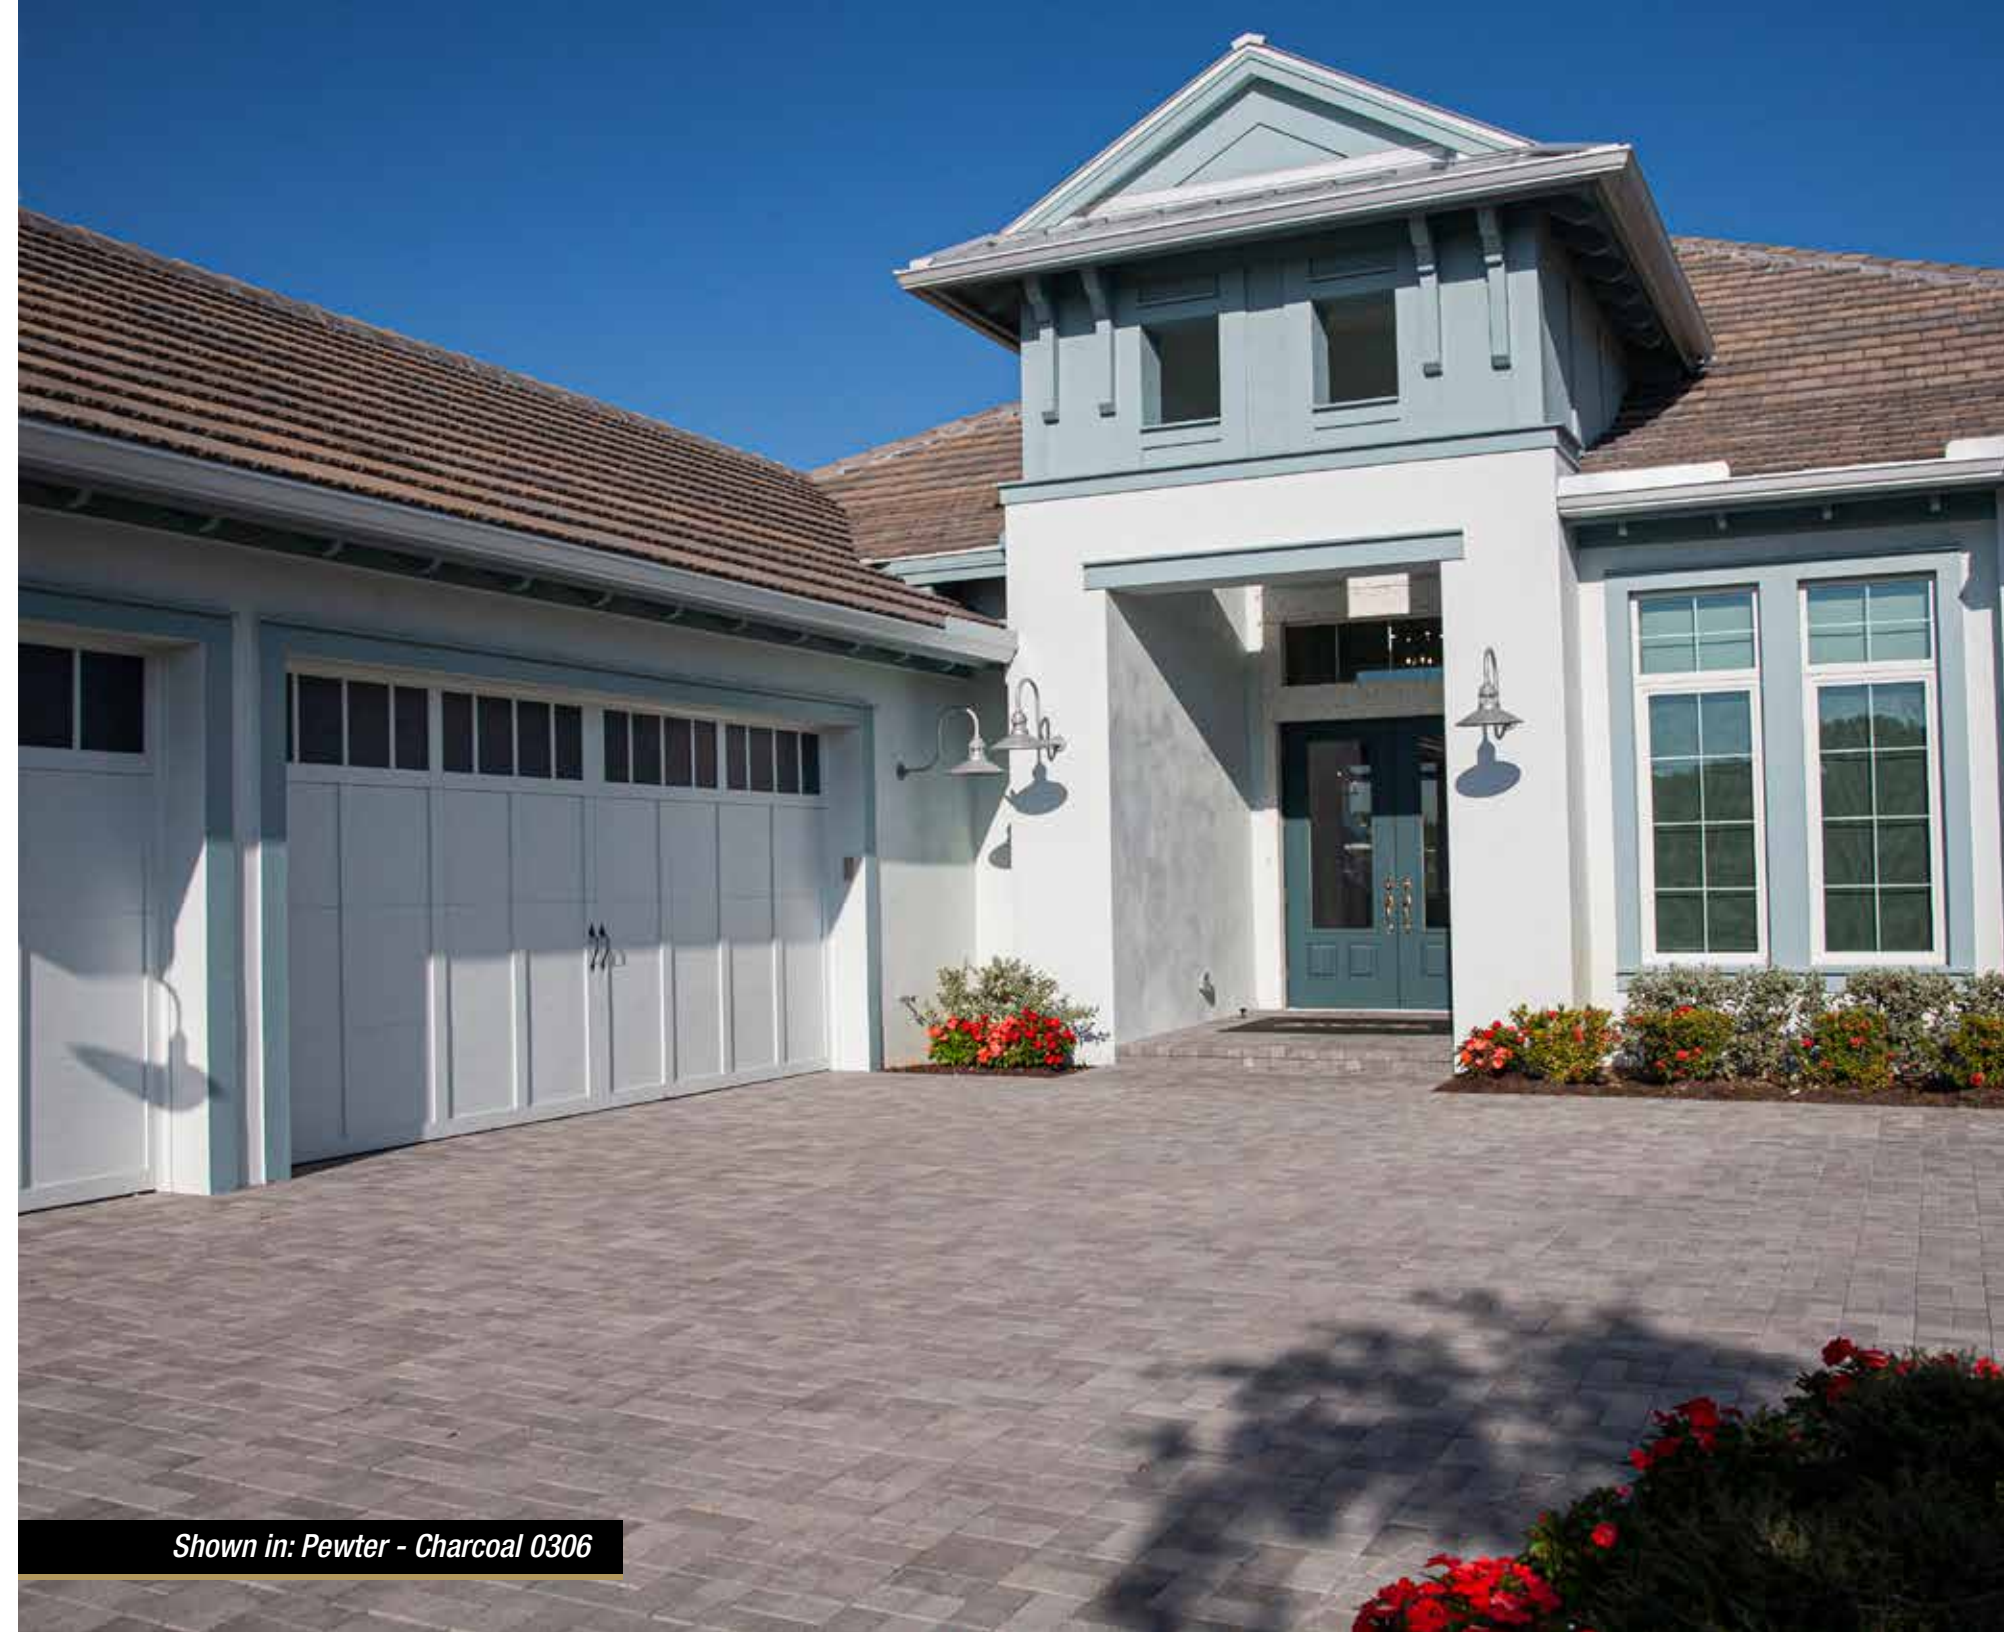

4x8

Length - 8", Width - 4"

THICKNESS

1 1/4" / 30mm

2 3/8" / 60mm

3 1/8" / 80mm

Shown in: Vanilla - Pecan - Charcoal 418306

Shown in: Pecan - Antique Red - Charcoal 831106