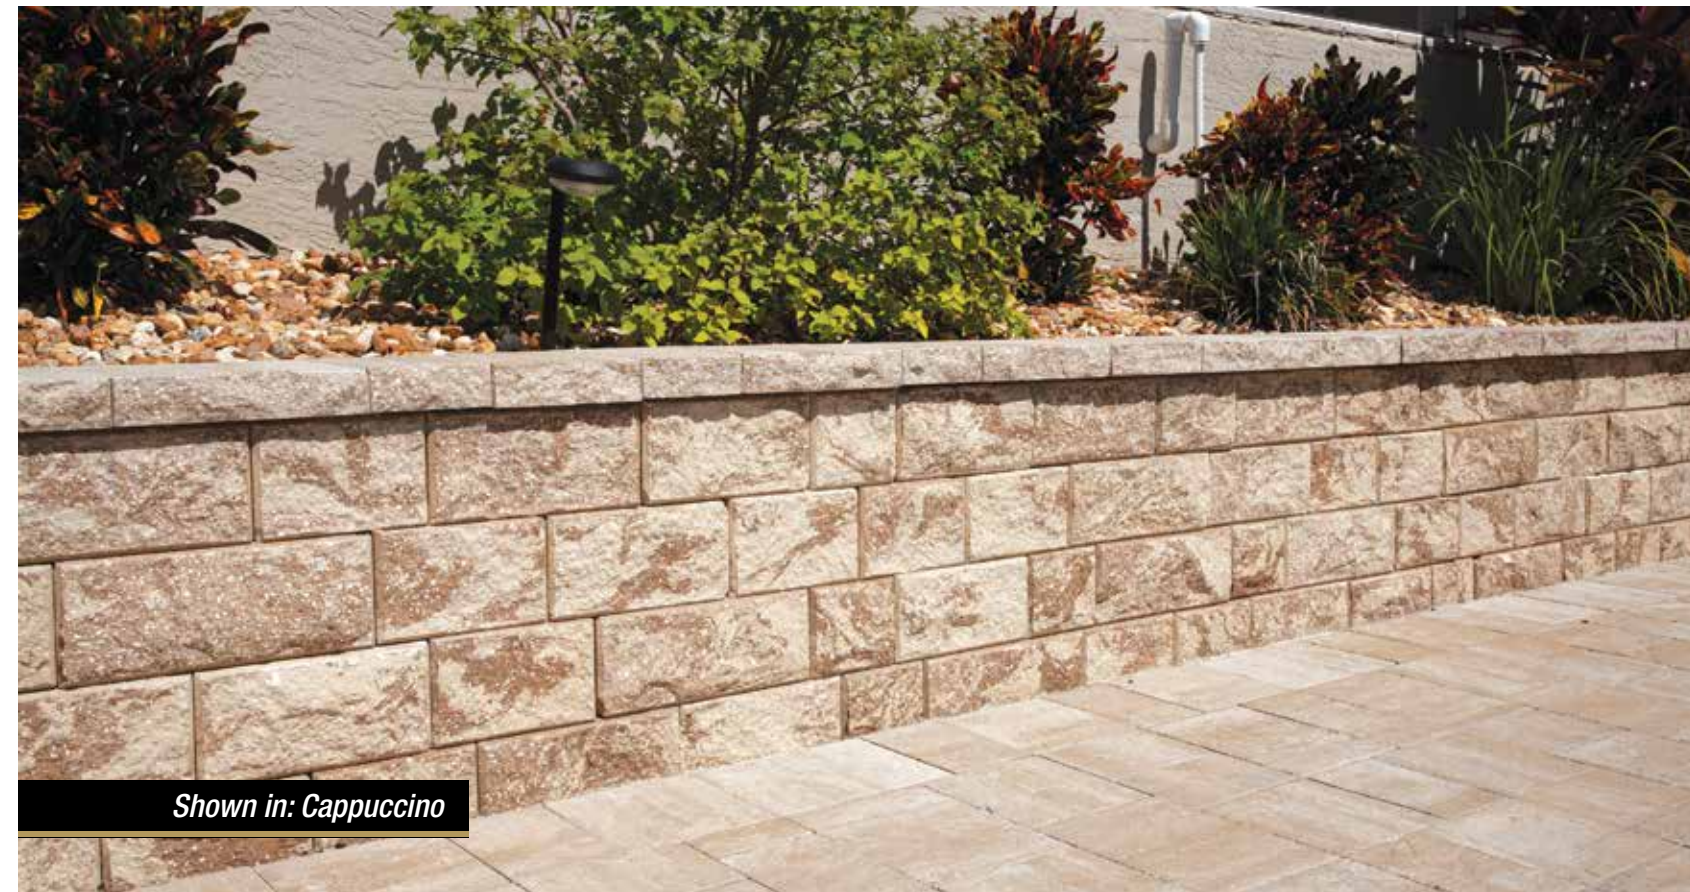

Granite

Oyster Shell

BAYSTONE WALL

WALL CAP (3 PIECE SET)
Length - 33", Width - 9", Height - 2"

BAYSTONE WALL
Length - 12", Width - 8", Height - 6"

AVAILABLE BAYSTONE WALL COLORS

Shown in: Cappuccino

Shown in: Sandstone