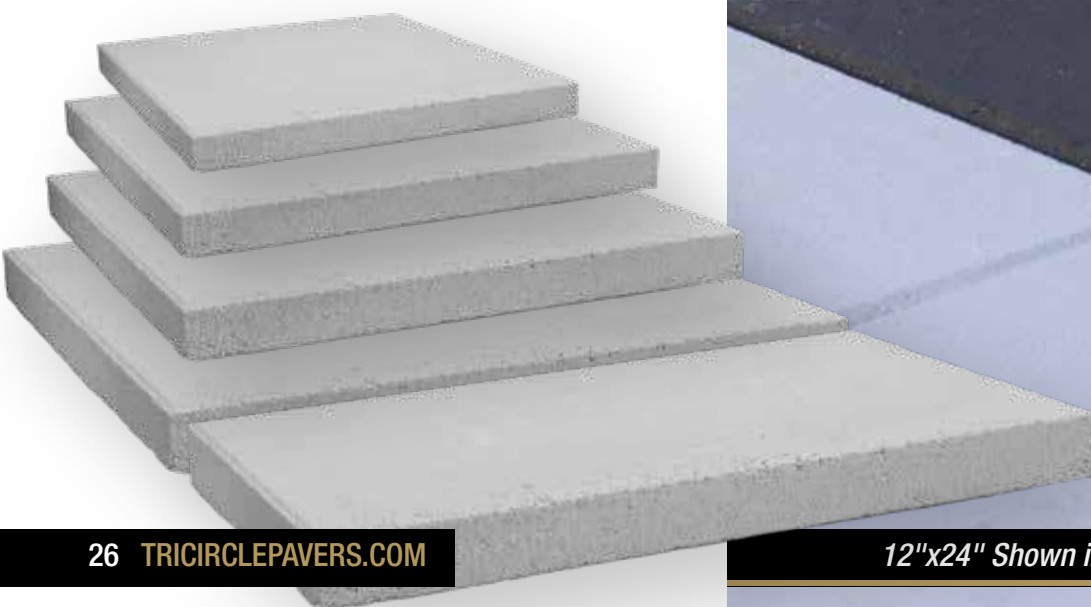

EXTRA LARGE

Length - 24", Width - 24"

RECTANGLE

Length - 12", Width - 24"

THICKNESS

2" / 50mm

**Select Custom Colors Available*

AVILA