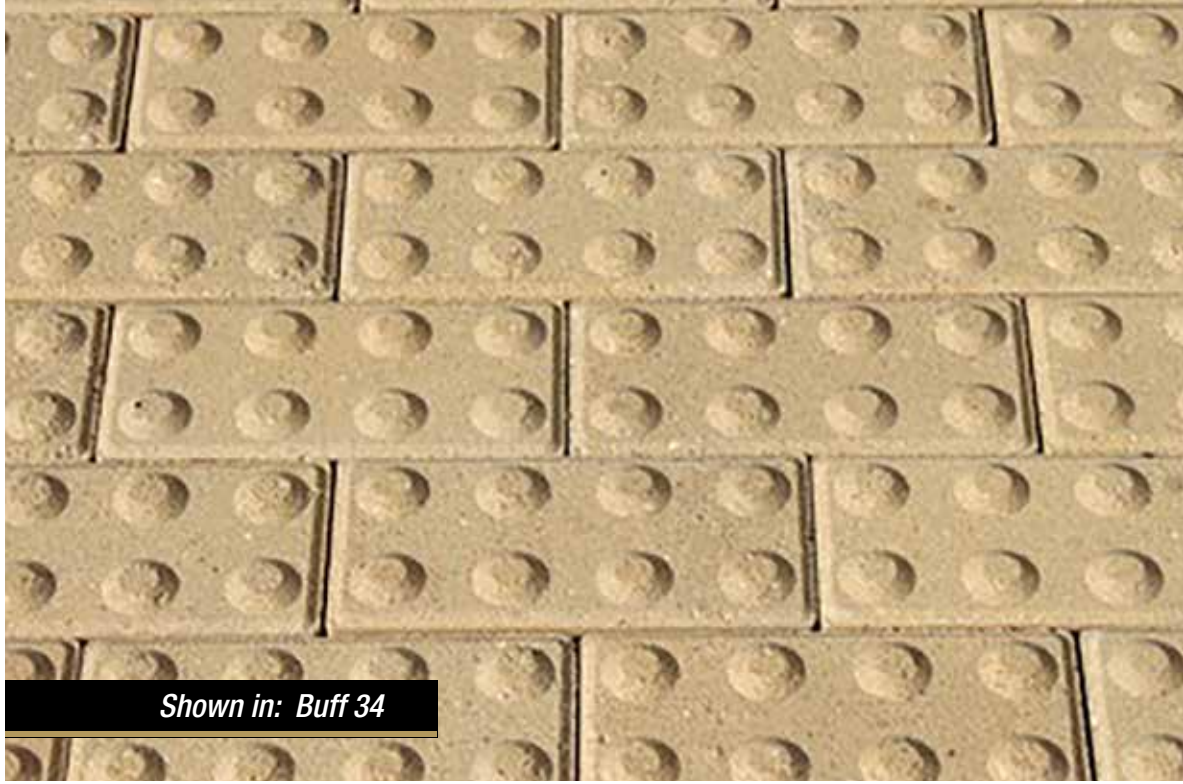

ADA PAVERS

Length - 8", Width - 4"

THICKNESS
2 3/8" / 60mm

AVAILABLE COLORS
Grey 02, Buff 34, Antique Red 11

Meets ADA Requirements.

Shown in: Buff 34

STEP COPING

Length - 16", Width - 6", Height - 2 3/8"
with 3 1/2" Reveal 6" Step