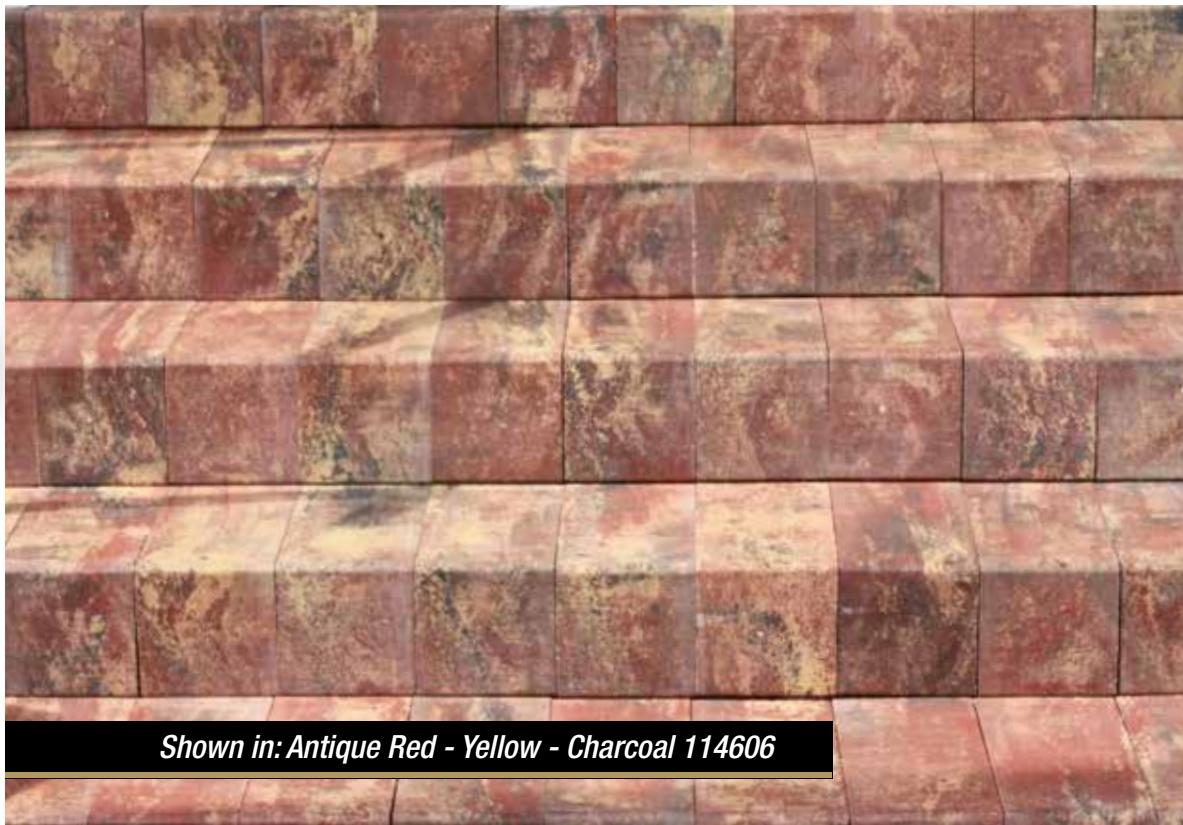

Shown in: Antique Red - Yellow - Charcoal 114606

POOL COLLECTION

TRADITIONAL BULLNOSE

Shown in: White - Charcoal 0106

Length - 8", Width - 4"
THICKNESS 2 3/8" / 60mm

TRADITIONAL 1" REMODEL

Shown in: Vanilla 41