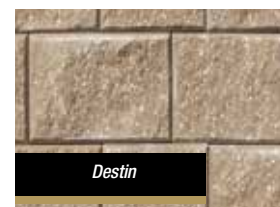

Granite

Oyster Shell

BAYSTONE WALL

WALL CAP (3 PIECE SET)
Length - 33", Width - 9", Height - 2"

BAYSTONE WALL
Length - 12", Width - 8", Height - 6"

AVAILABLE BAYSTONE WALL COLORS

Shown in: Cappuccino

Shown in: Sandstone