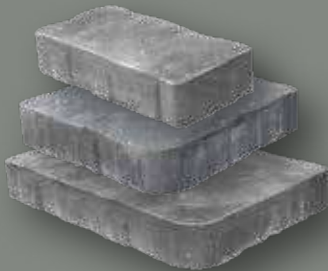

*Avila 3
Small: Width - 6", Length - 12"
Medium: Width - 12", Length - 12"
Large: Width - 12", Length - 18"
Thickness: 2 ⁷/₈" / 70mm*