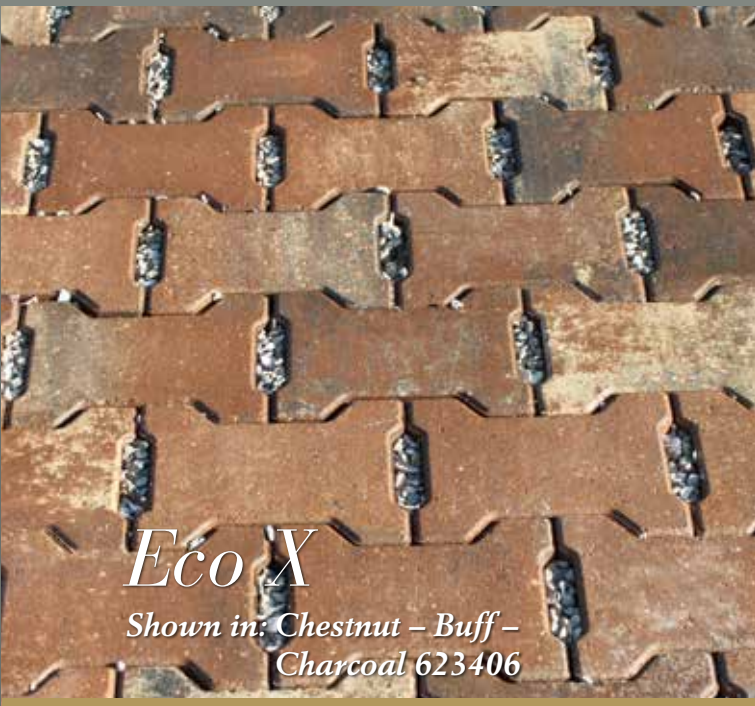

Eco X

Shown in: Chestnut - Buff -
Charcoal 623406

Width - 6 1/4", Length - 7 3/8"
Thickness: 3 1/8"/80mm