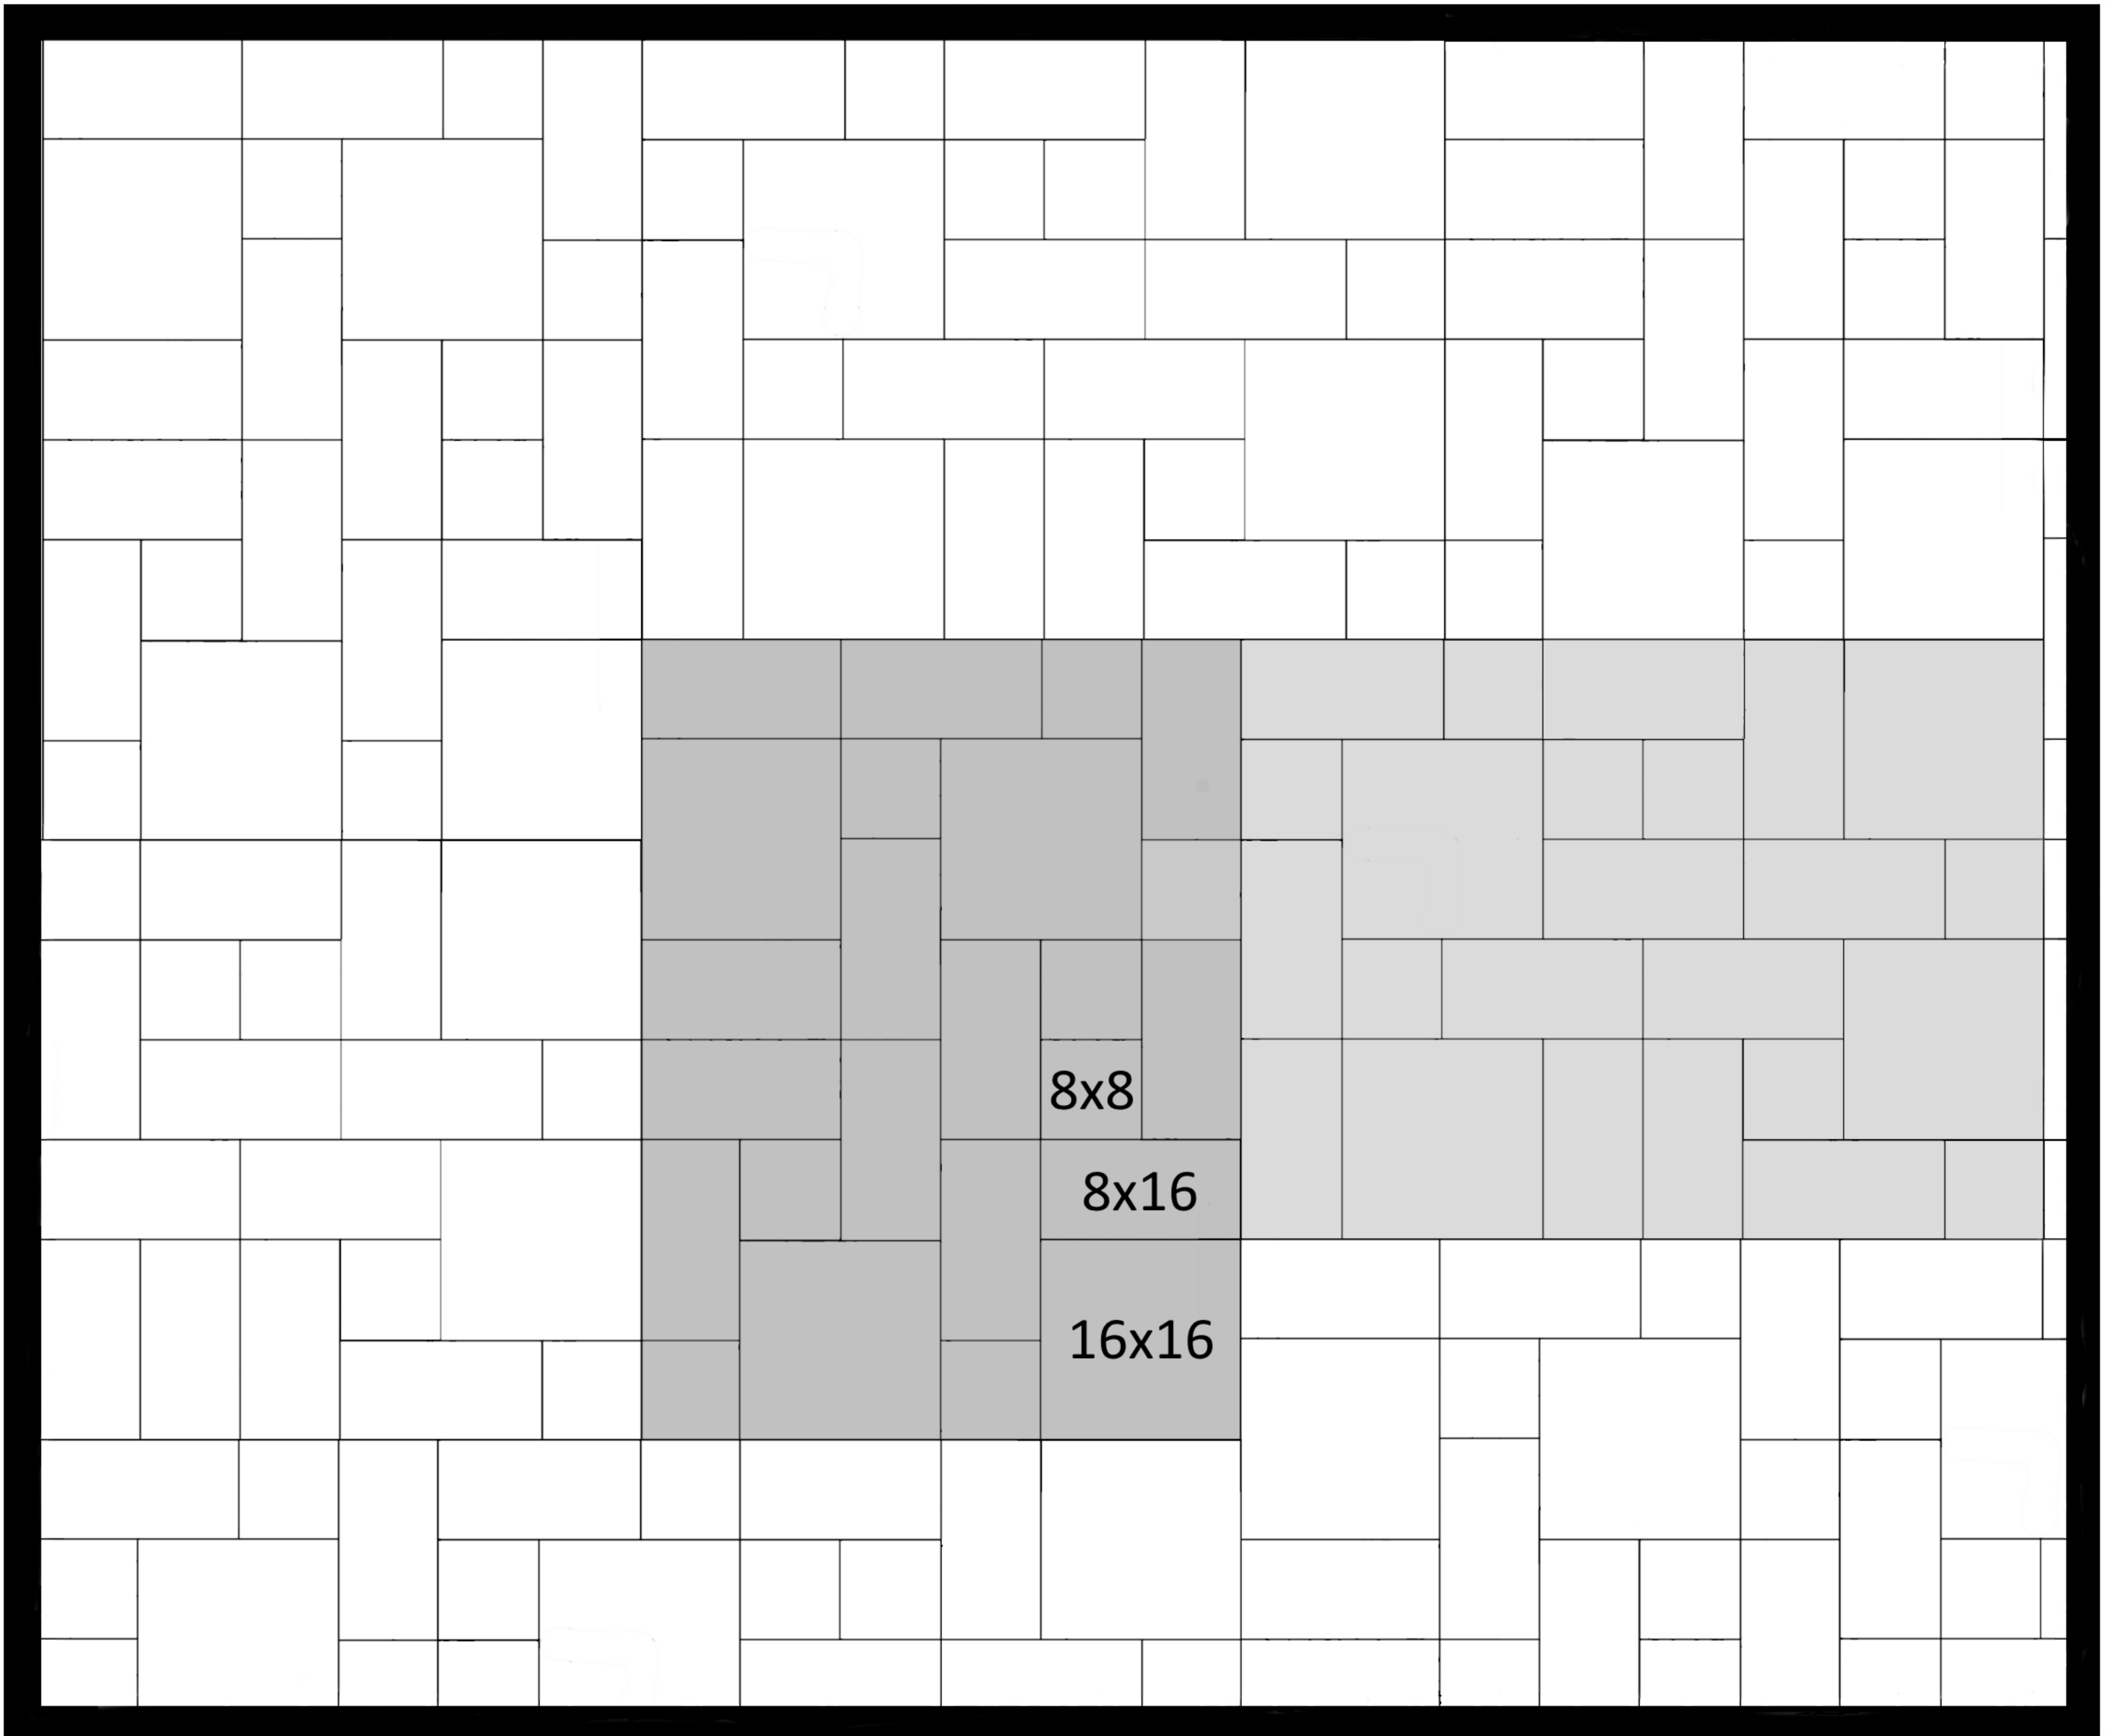

Apollo

Classic 60mm
Ft. Myers only

Without Border

TriCircle Pavers

2620 Jeffcott Street
Fort Myers, FL 33901
3311 Noralyn Mine Road
Bartow, FL 33830
Office: (888)532-0788
Fax: (239) 332-2334
Website: www.tricirclepavers.com
Email: sales@tricirclepavers.com