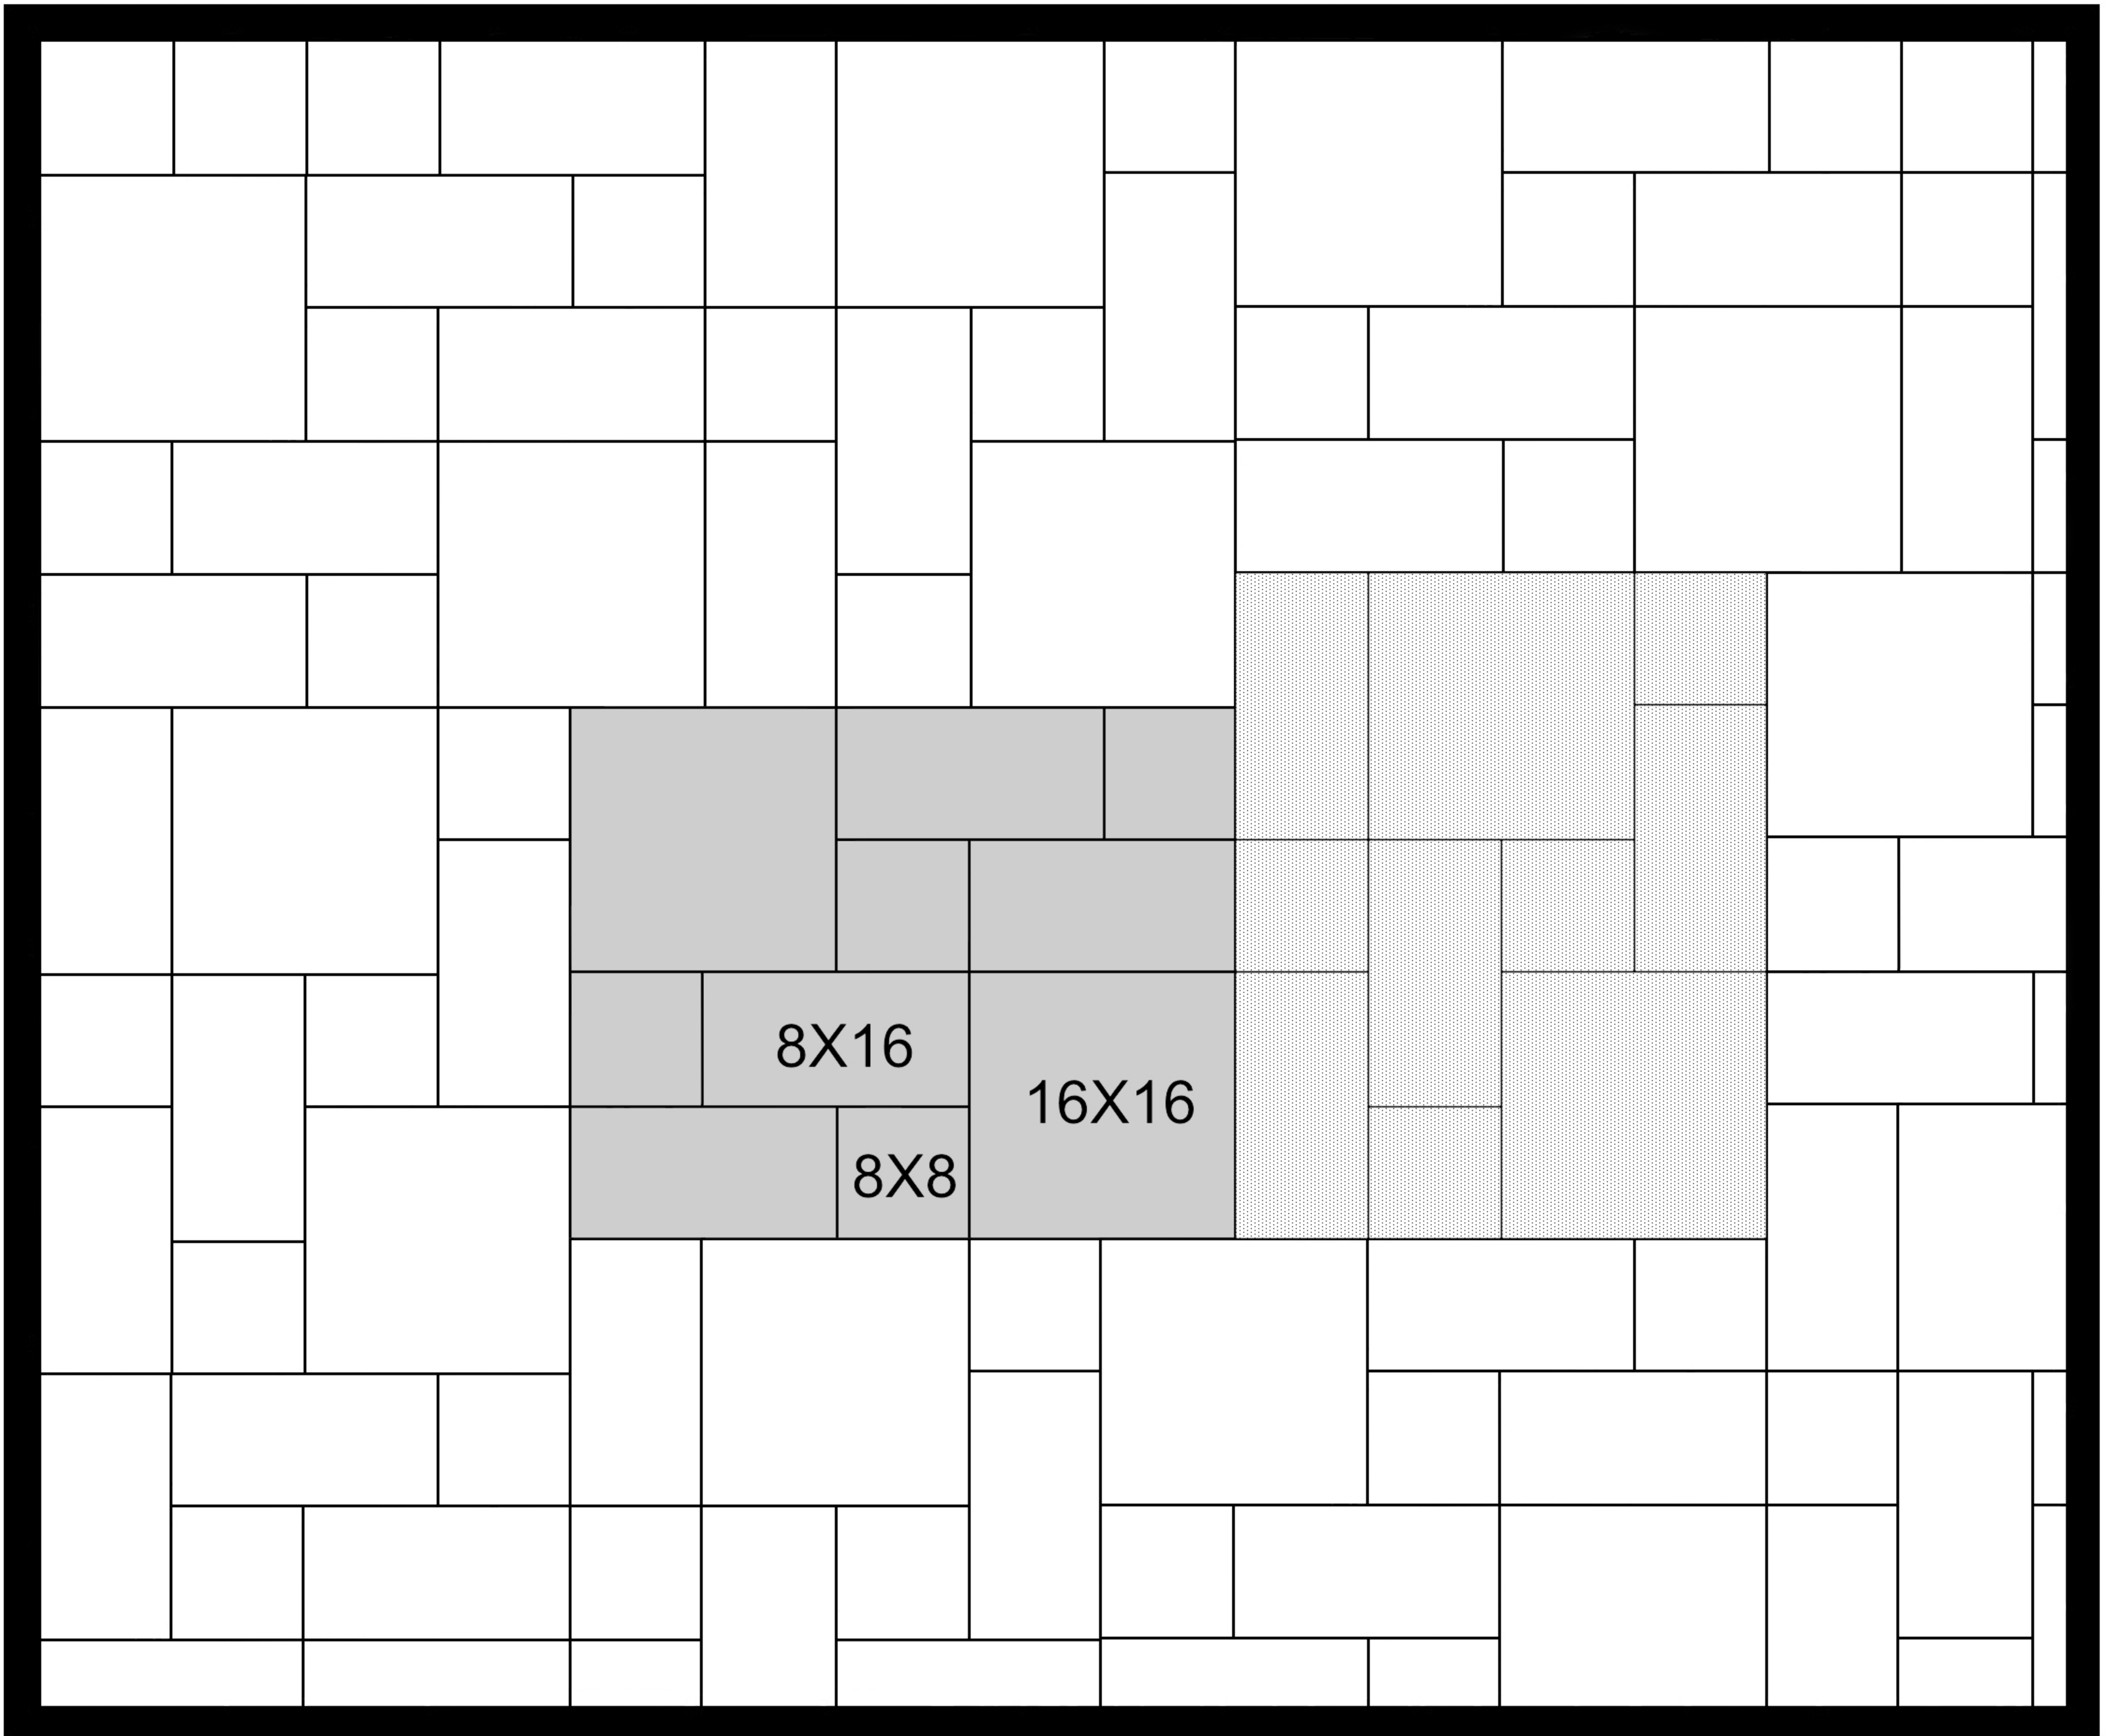

Apollo

Classic 60mm
Bartow only

Without Border

TriCircle Pavers

2620 Jeffcott Street
Fort Myers, FL 33901
3311 Noralyn Mine Road
Bartow, FL 33830
Office: (888)532-0788
Fax: (239) 332-2334
Website: www.tricirclepavers.com
Email: sales@tricirclepavers.com