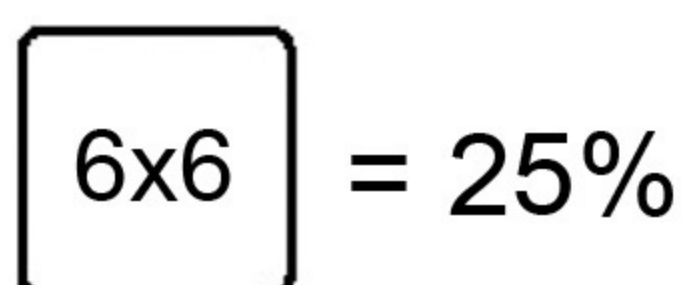

Without Border

Note: 60mm Euro 2pc is packaged with 67% 6x9's and 33% 6x6's. 30mm Euro 2pc is packaged with 75% 6x9's and 25% 6x6's.

TriCircle Pavers, Inc.
2620 Jeffcott Street
Fort Myers, FL 33901

Office: (239) 332-2325
Fax: (239) 332-2334