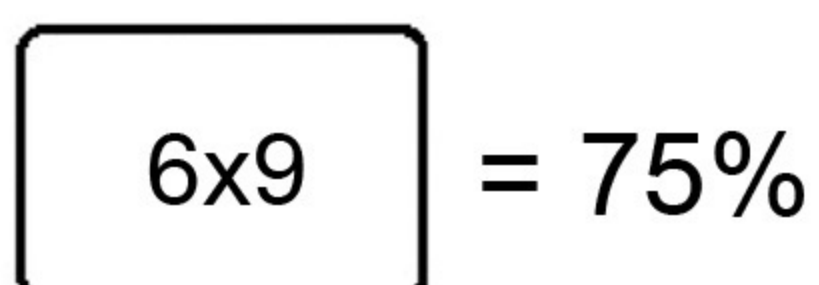

Without Border

Note: 60mm Euro 2pc is packaged with 67% 6x9's and 33% 6x6's. 30mm Euro 2pc is packaged with 75% 6x9's and 25% 6x6's.

TriCircle Pavers, Inc.
2620 Jeffcott Street
Fort Myers, FL 33901

Office: (239) 332-2325
Fax: (239) 332-2334